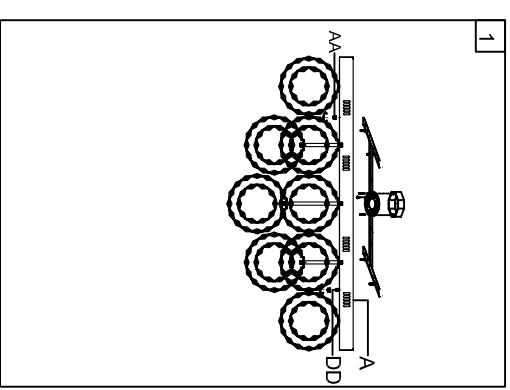

Trade Mark:  
CRYSTAL WORLD INC

Product Name: Ceiling lamp  
Model :5417C34ST-RC  
120Vac, 60Hz,AC ONLY  
Lamp size:L34"XW25"XH14"

## CEILING LAMP ASSEMBLY INSTRUCTIONS

1. Place fixture(A) onto mounting screws (DD).secure with cap nuts (AA).

**Hardware Used**

AA Cap nut		X 4
DD Mounting screw		X 4

2. Lighting bulbs ( not included).

**120V LED  90\*1W DIMMABLE (4000K)**