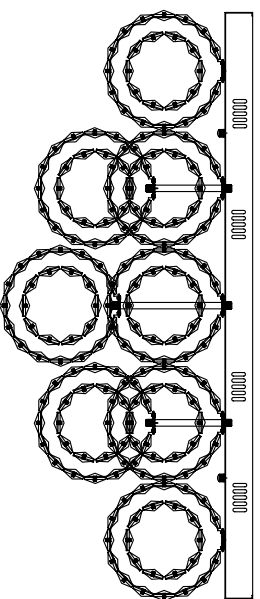

Trade Mark:  
CRYSTAL WORLD INC

Product Name: Ceiling lamp  
Model :5417C34ST-RC  
120Vac, 60Hz,AC ONLY  
Lamp size:L34"XW25"XH14"

## CEILING LAMP ASSEMBLY INSTRUCTIONS

1. Place fixture(A) onto mounting screws (DD).secure with cap nuts (AA).

**Hardware Used**

AA Cap nut		X 4
DD Mounting screw		X 4

2. Lighting bulbs ( not included).

**120V LED  90\*1W DIMMABLE (4000K)**